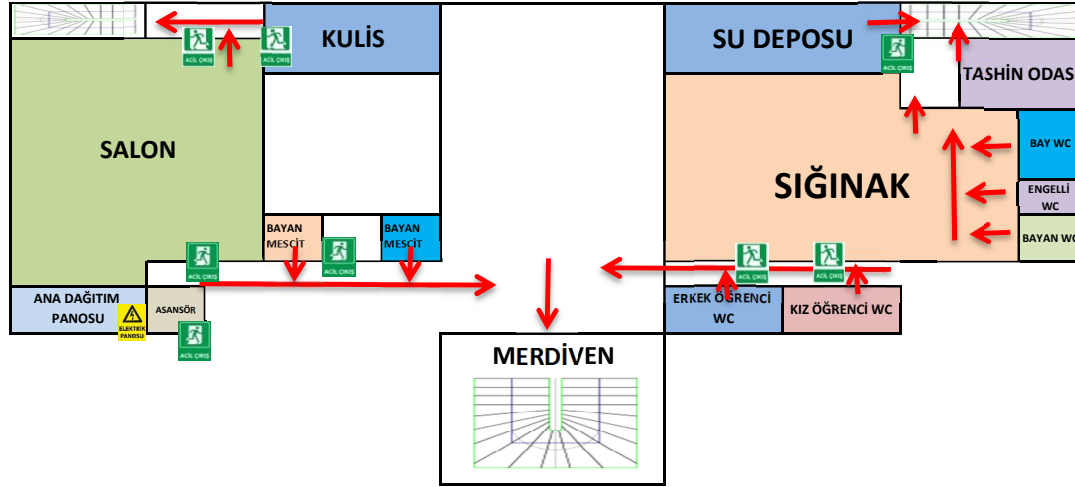

KAT YERLEŞİM VE ACİL DURUM TAHLİYE PLANLARI

ACİL DURUM TELEFONLARI	
112	AMBULANS
110	İTFAYE
155	POLİS
156	JANDARMA
121	TELEFON ARIZA
185	SU ARIZA
186	ELEKTRİK ARIZA
187	GAZ ARIZA

**BODRUM KAT
TAHSİN BANGUOĞLU
İLKOKULU**